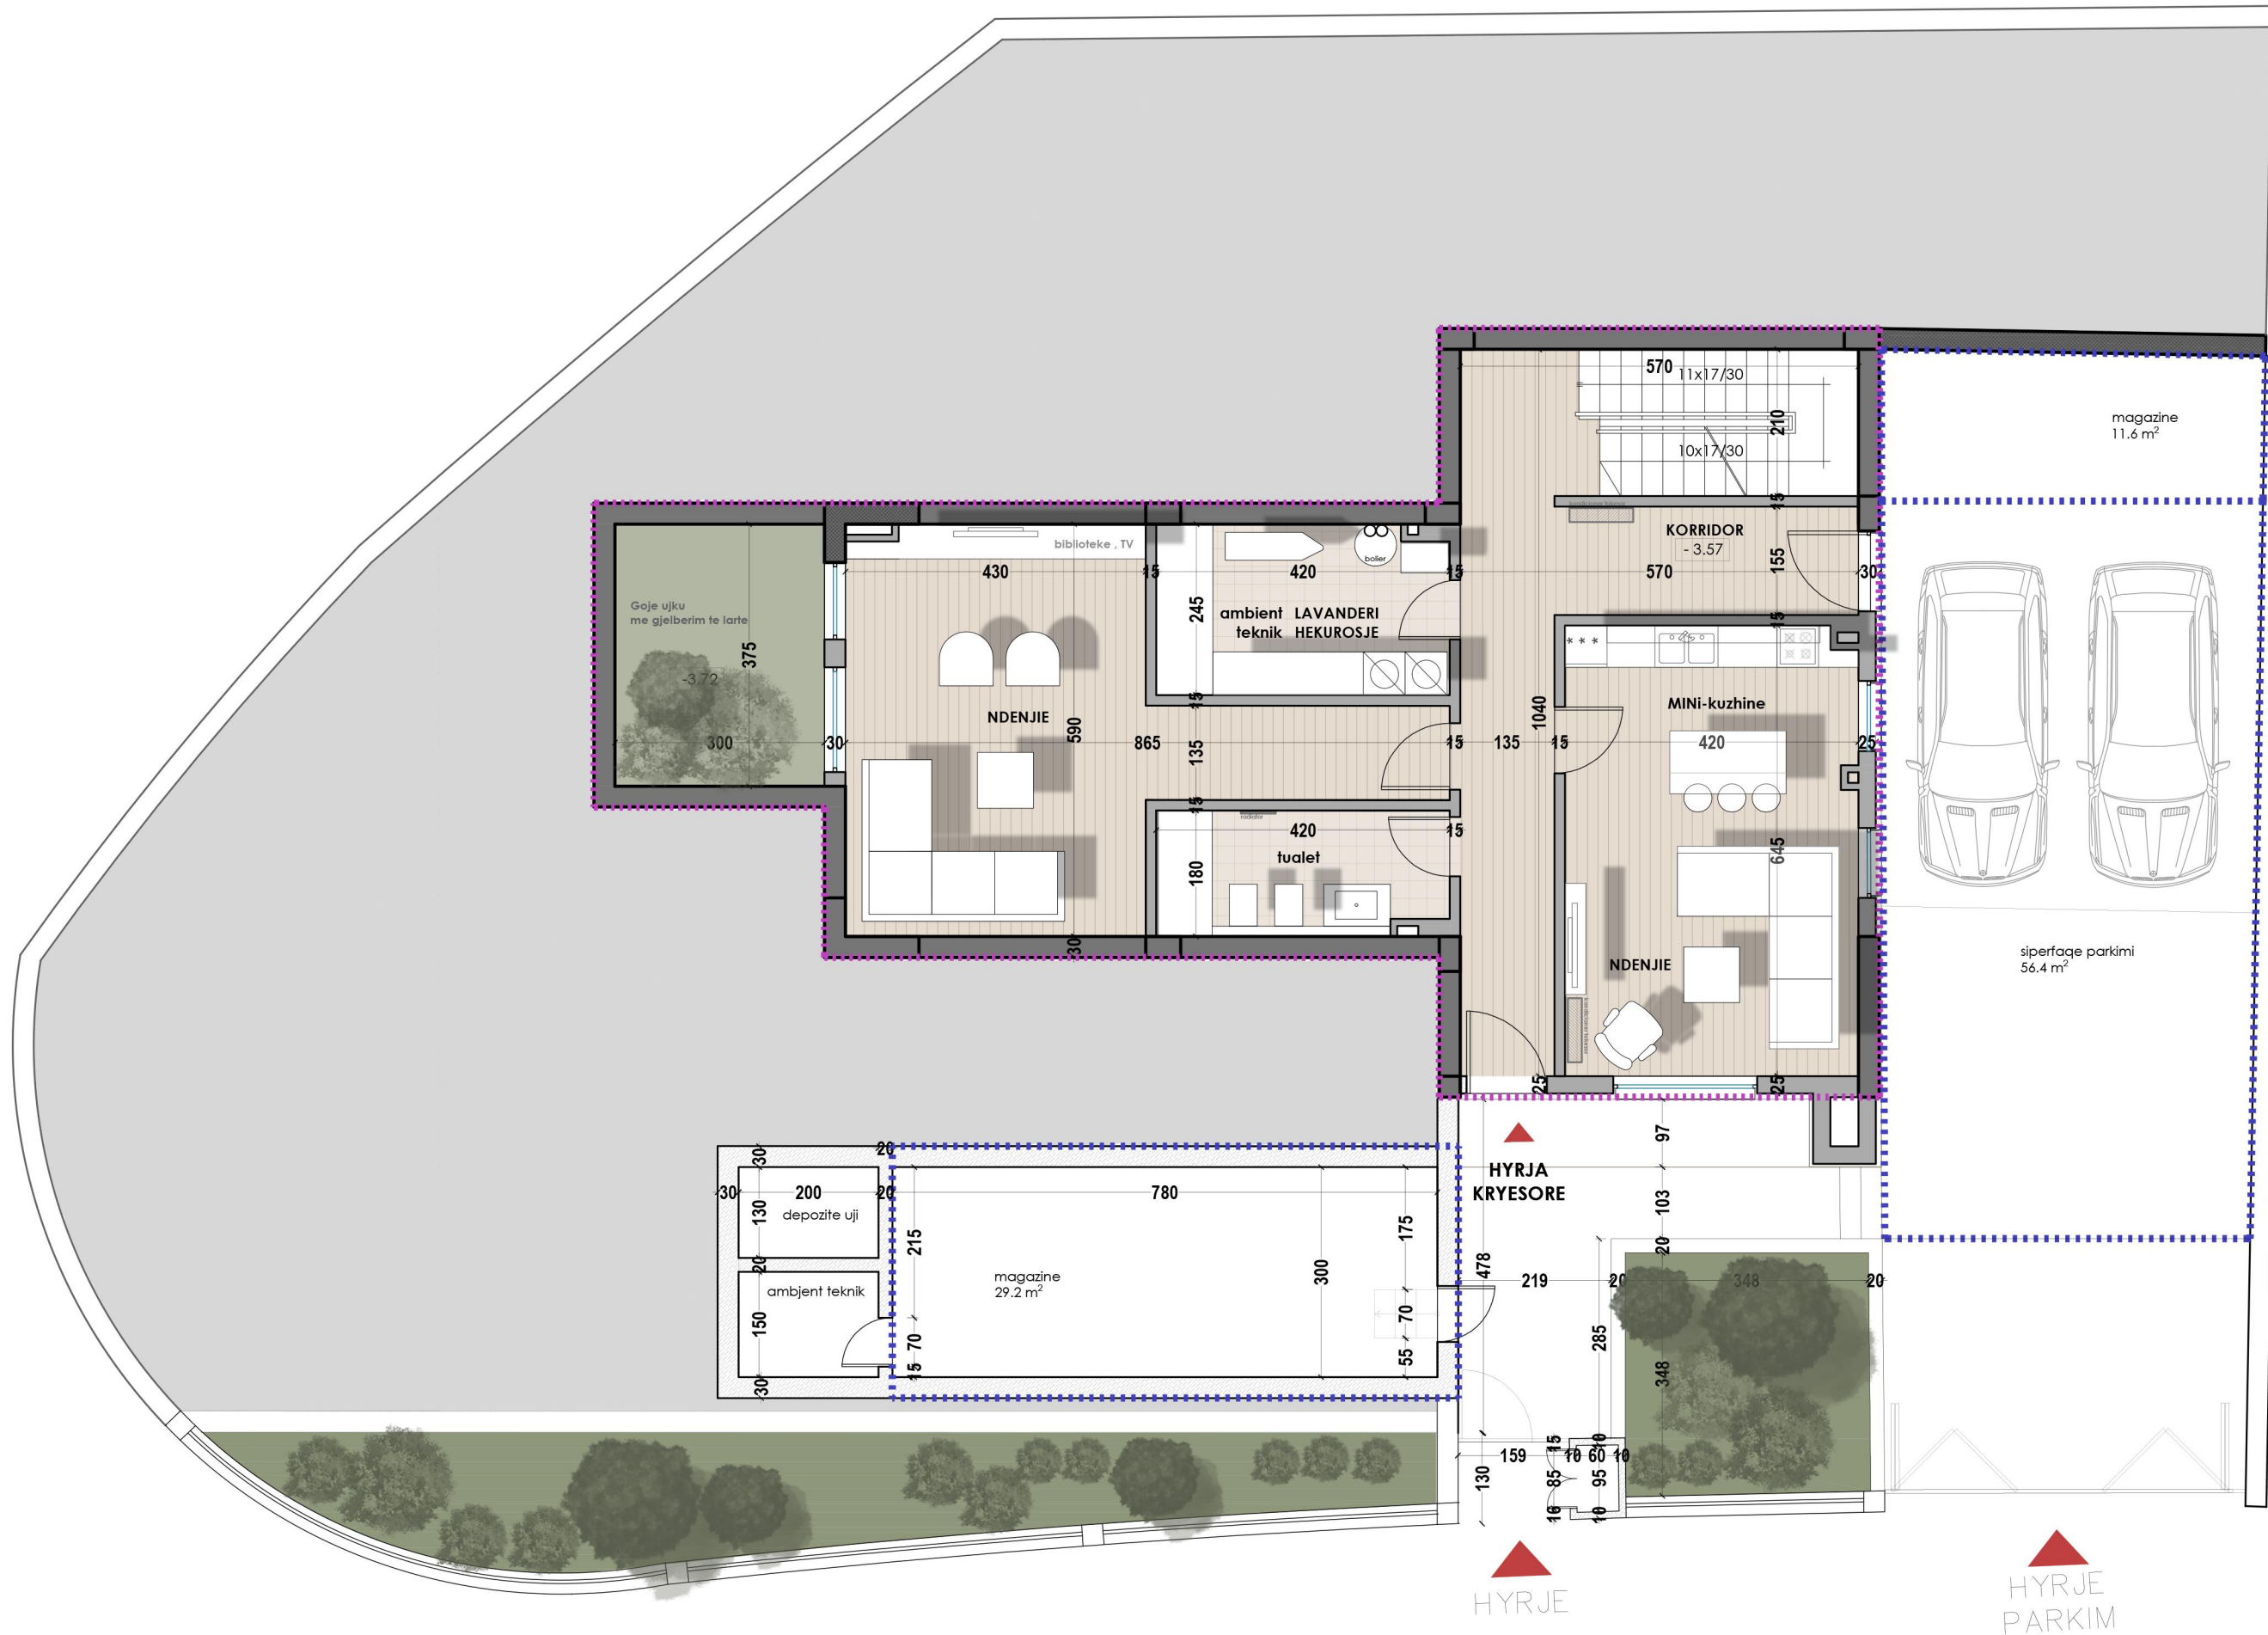

LAKESHORE RESIDENCES
Your Home Surrounded by nature

PLANI I KATIT PERDHE