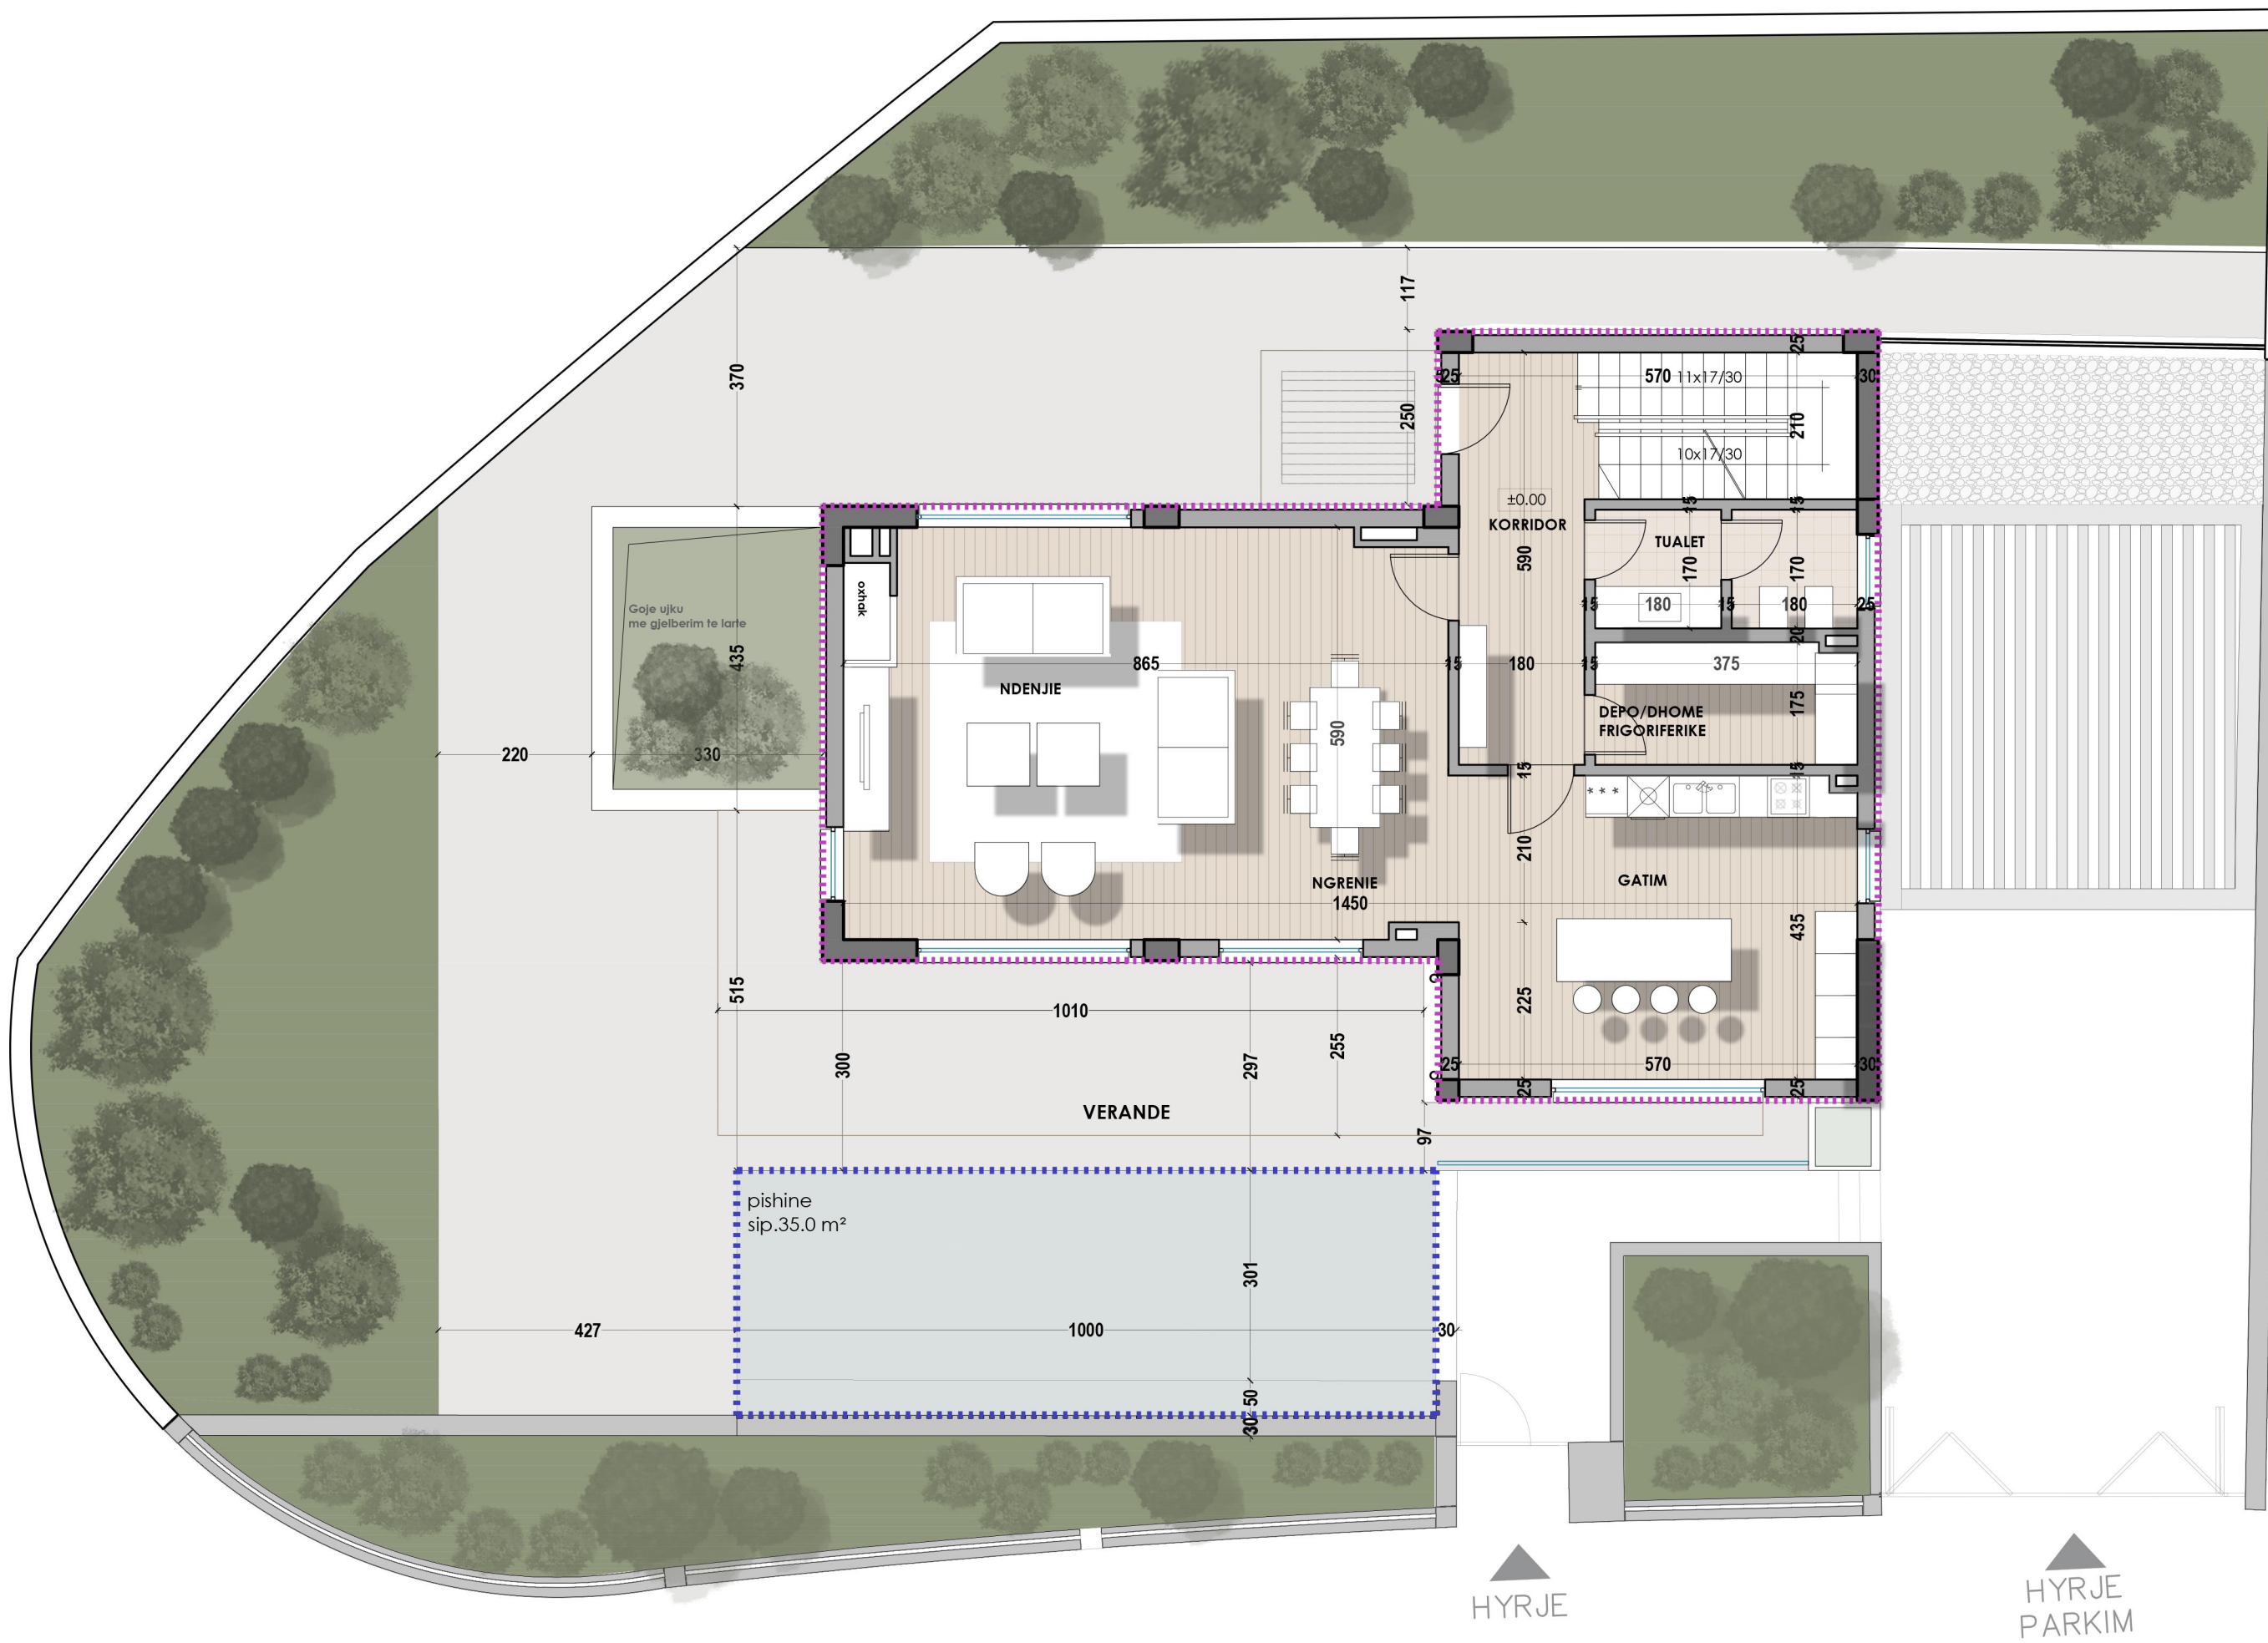

LAKESHORE RESIDENCES
Your Home Surrounded by nature