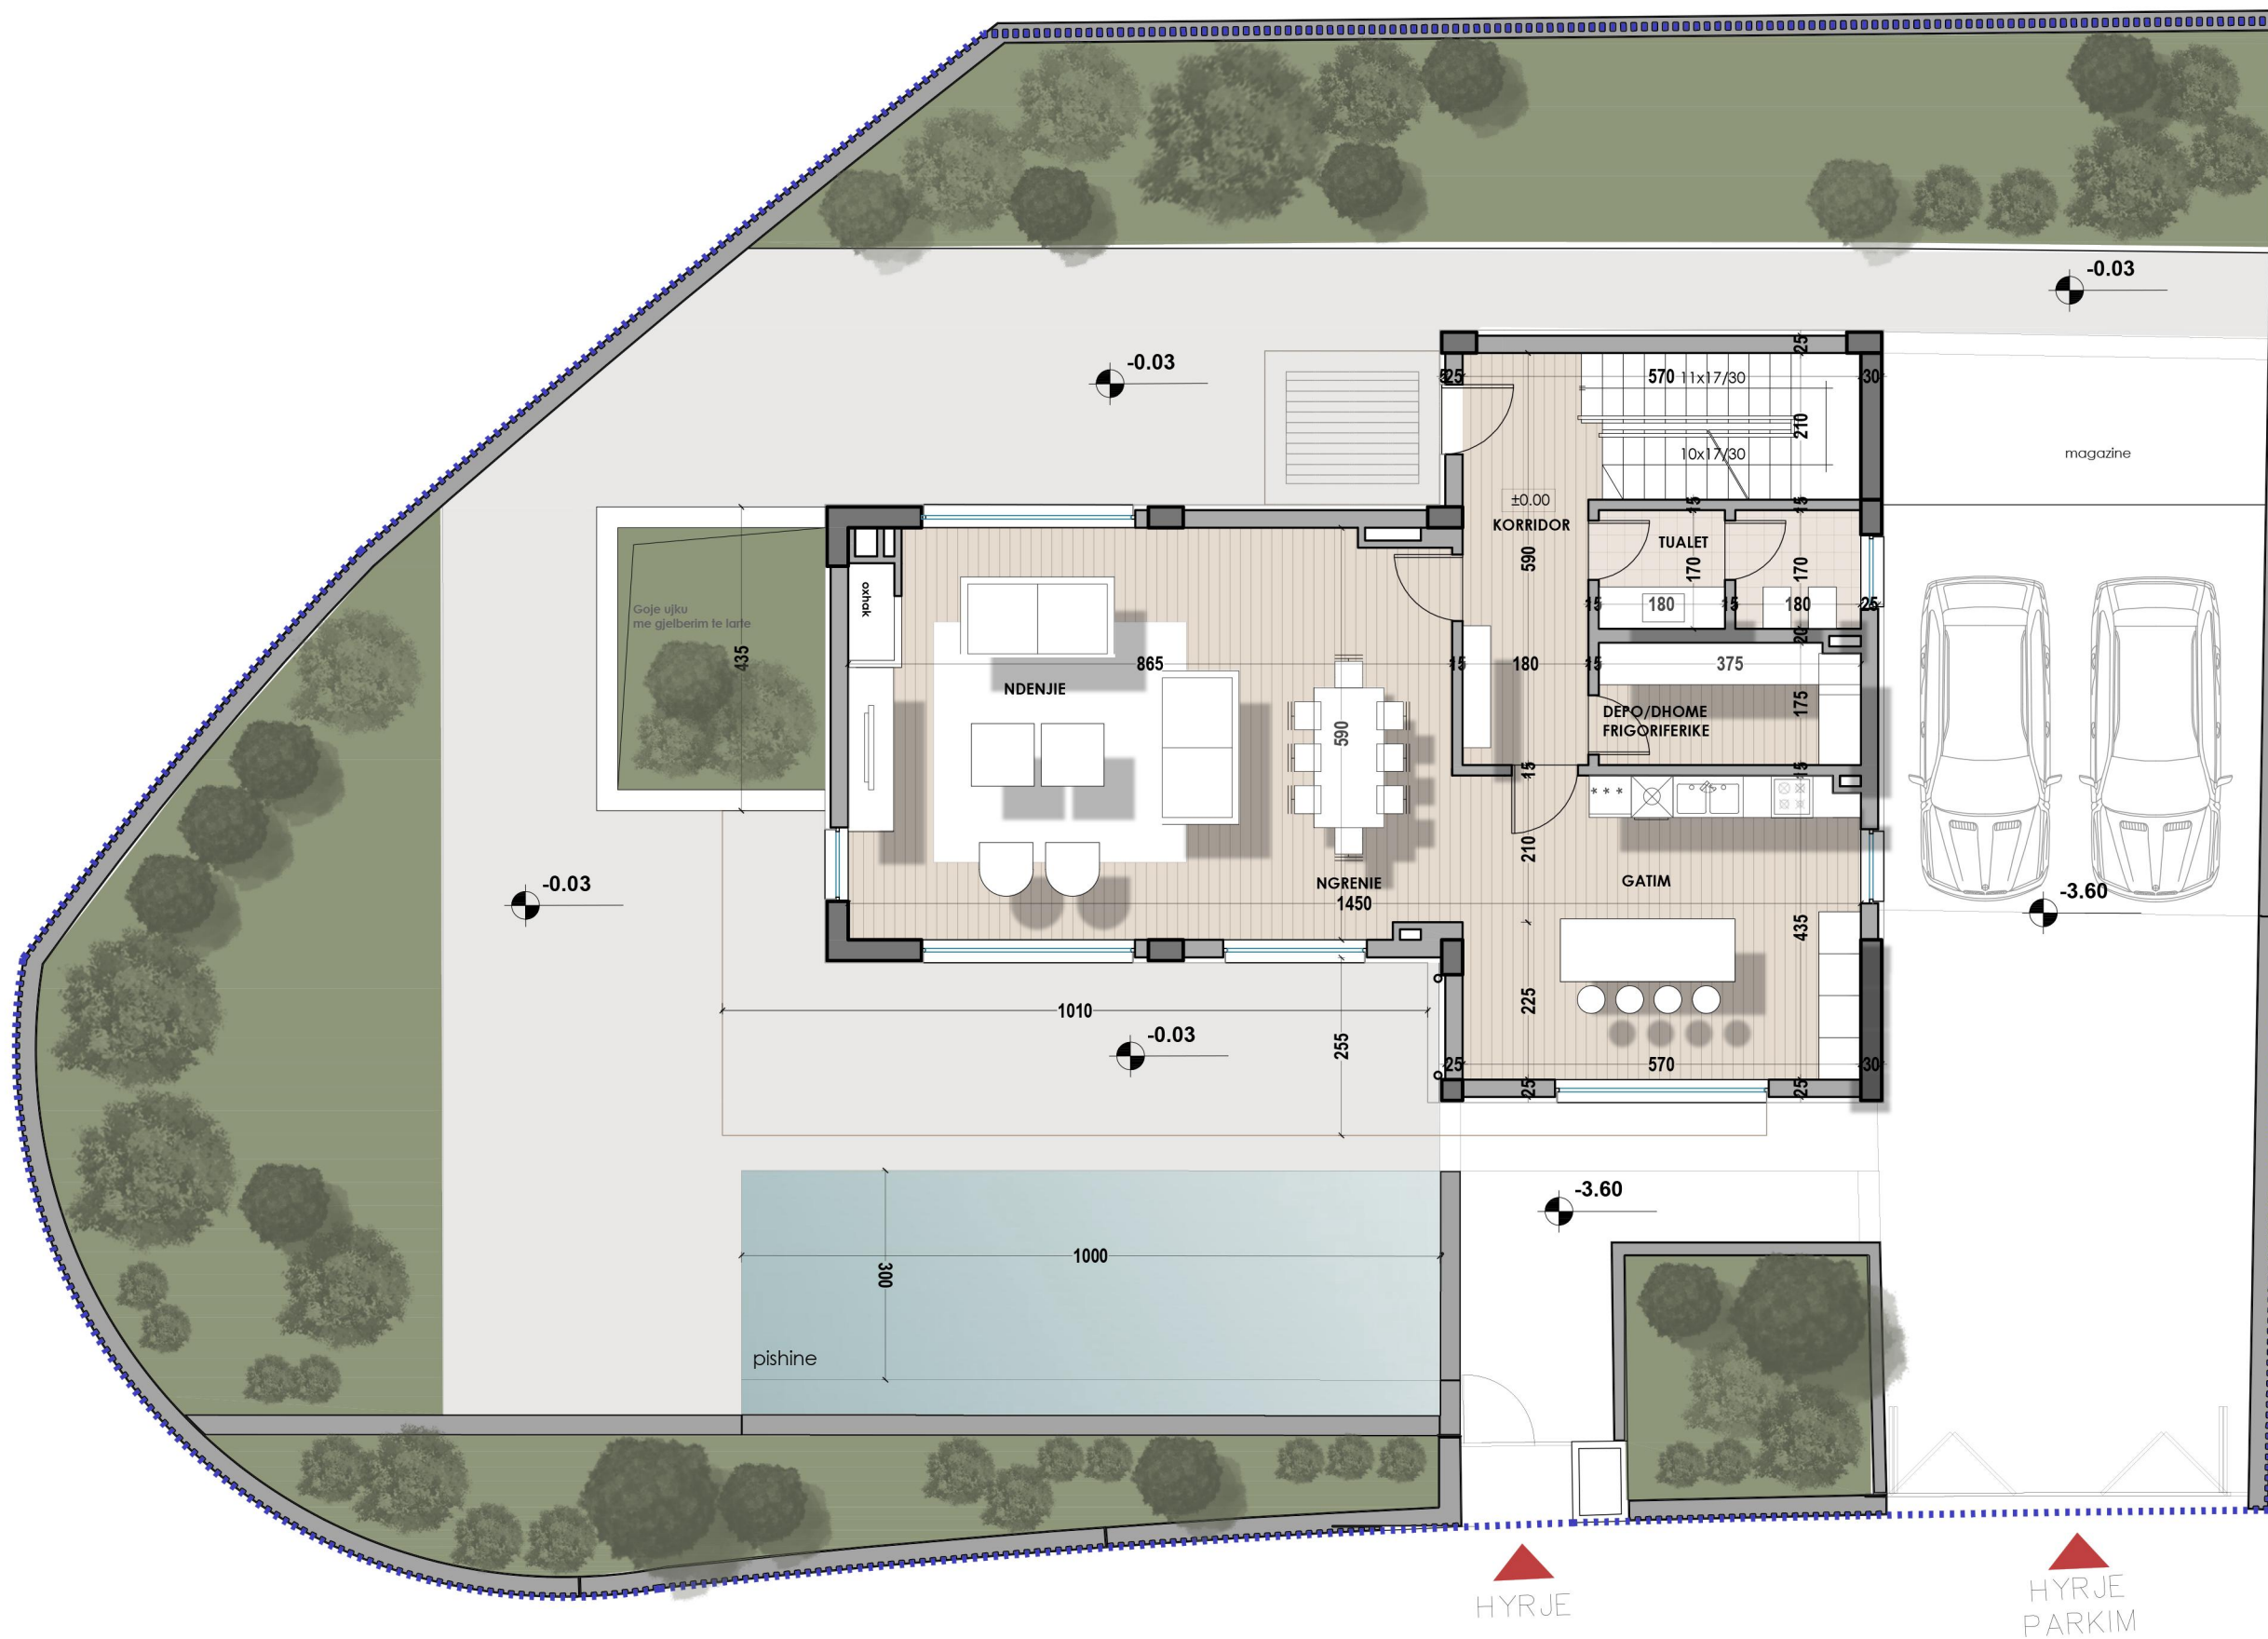

LAKESHORE RESIDENCES
Your Home Surrounded by nature

VILA NUMER 22

LAKESHORE RESIDENCES
Your Home Surrounded by nature

VILA NUMER

22

Siperfaqe Parcele 611.2 m²
 Siperfaqe Kati Perdhe 140.9 m²
 Siperfaqe Kati i Pare 126.5 m²
 Siperfaqe Kati i Dyte 158.6 m²

SIPERFAQE VILE 426.0 m²

Siperfaqe Pishina 35.0 m²
 Siperfaqe Magazina 40.8 m²
 Siperfaqe Parkimi 56.4 m²
 Siperfaqe amb. Ndhimese 132.2 m²

POZICIONIMI I VILES NE PLANIN E
PERGJITHSHEM

LAKESHORE RESIDENCES
Your Home Surrounded by nature