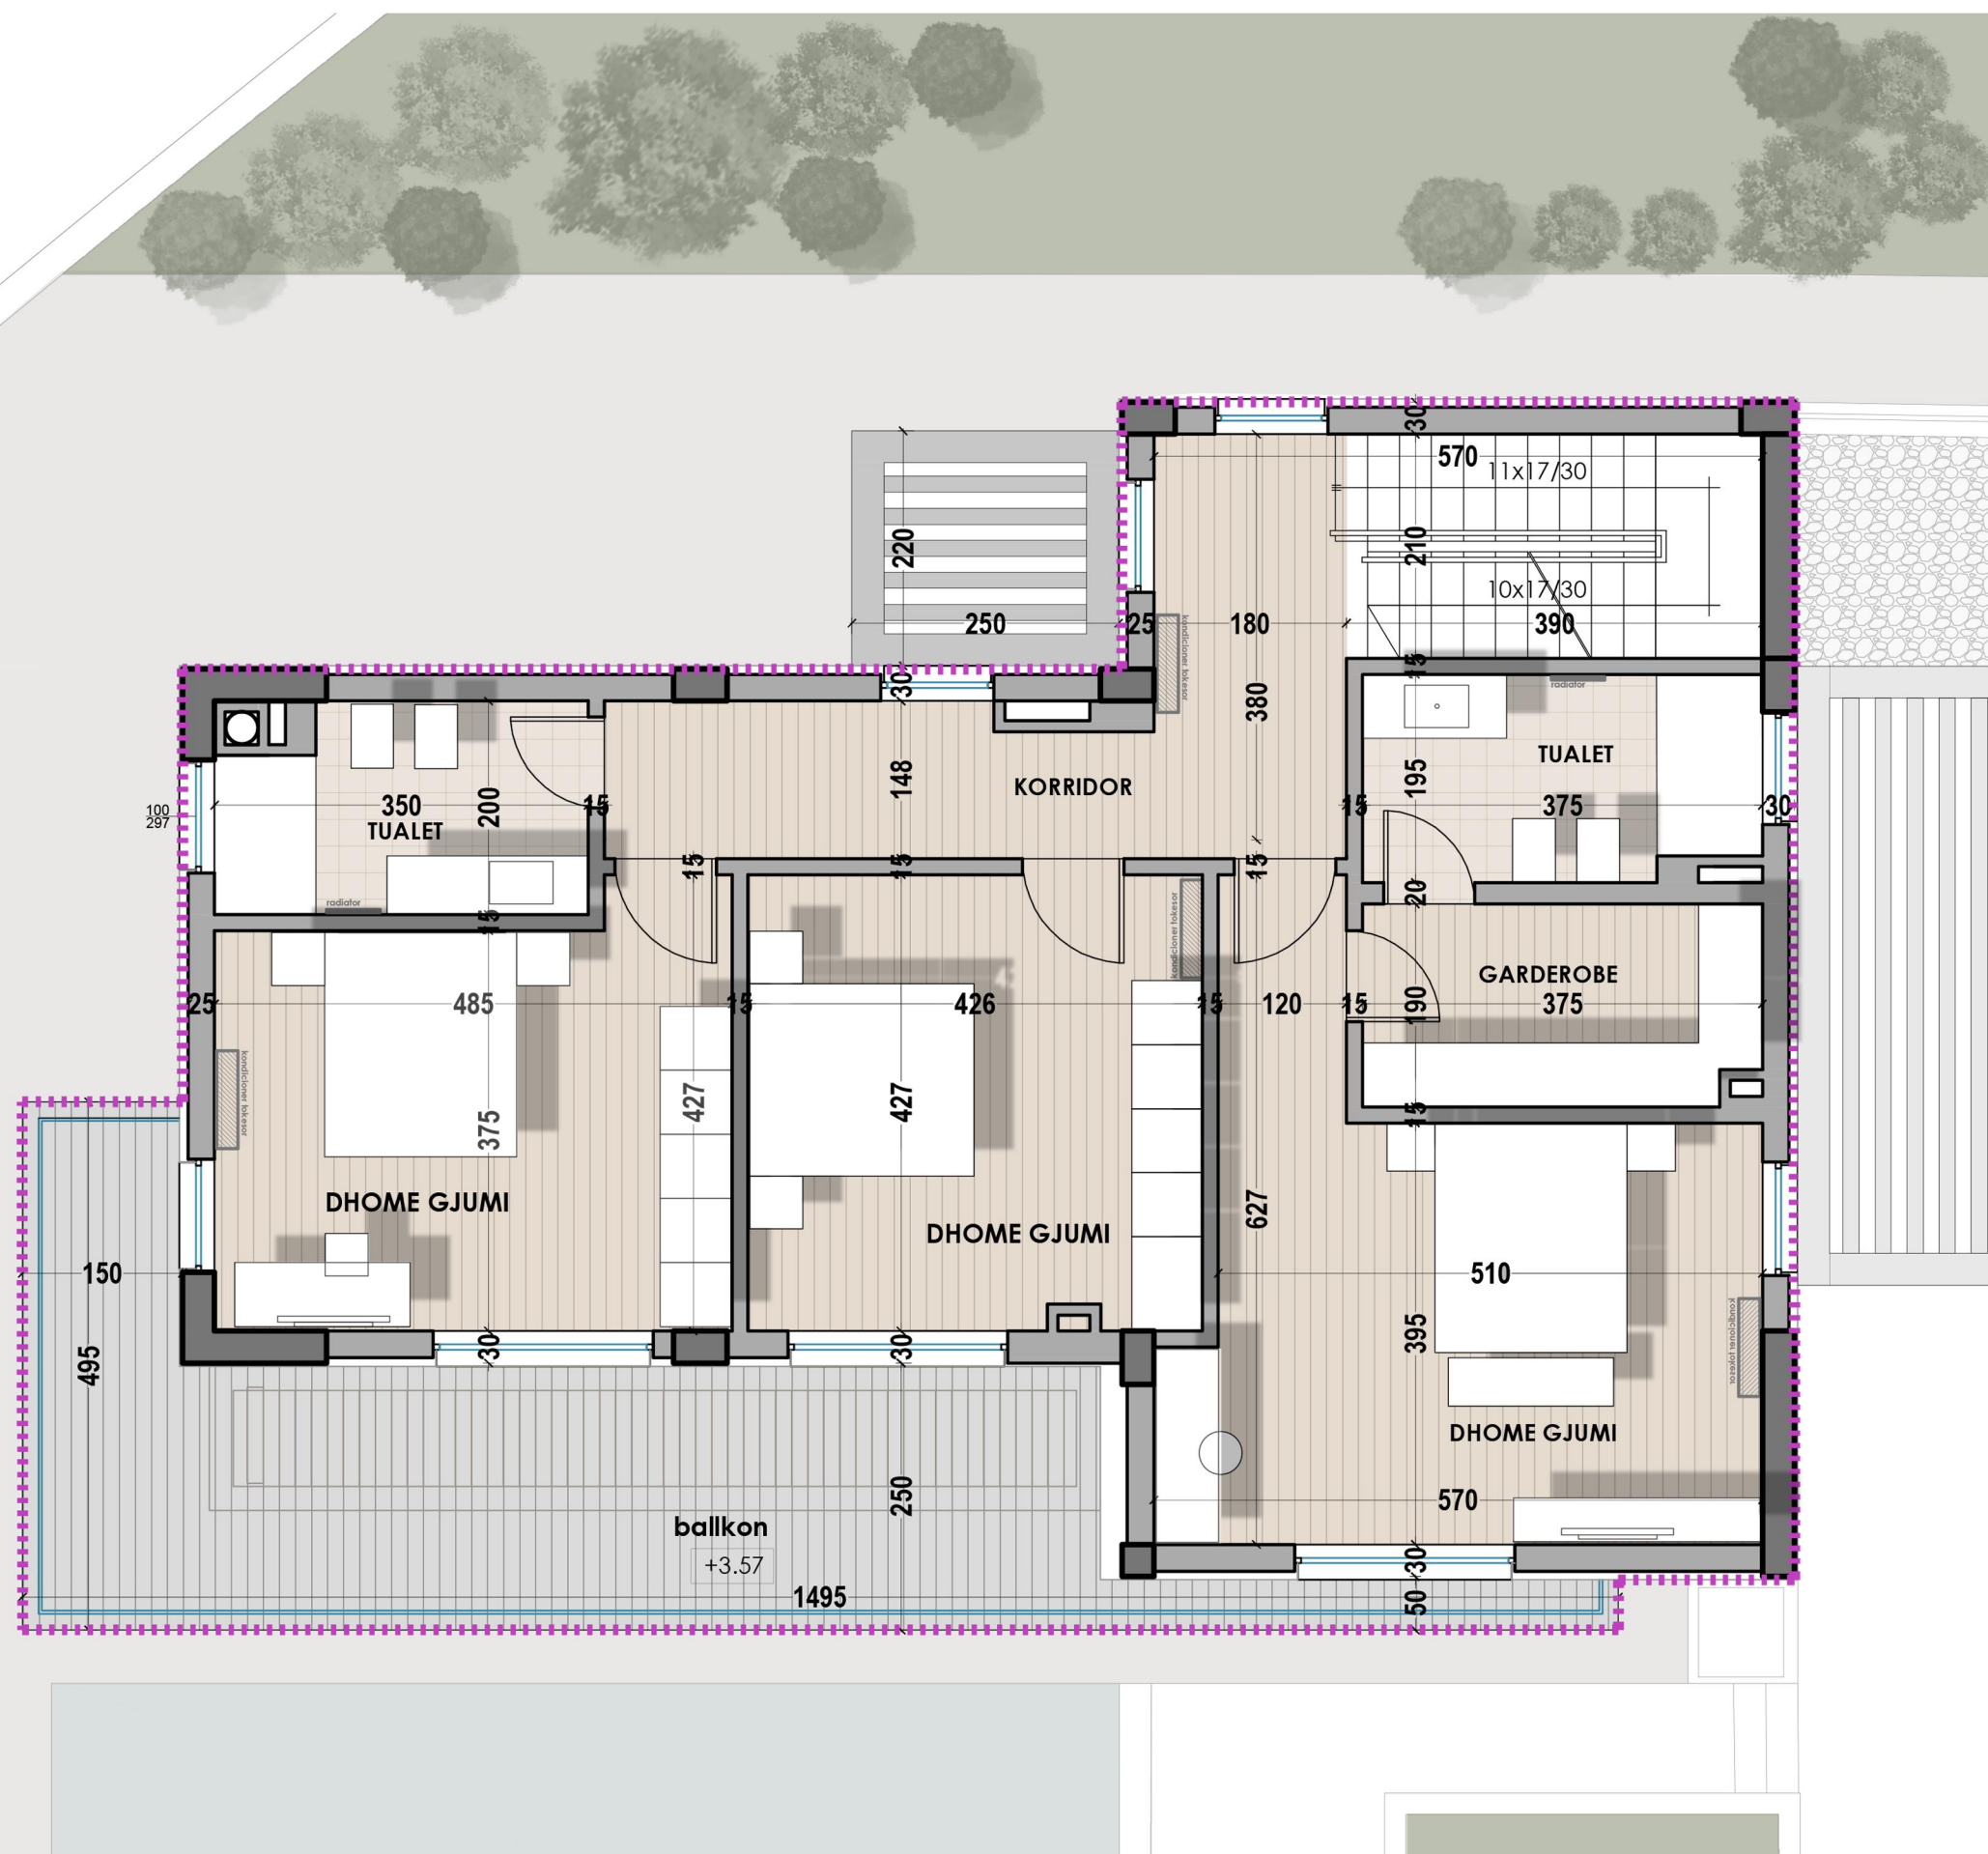

LAKESHORE RESIDENCES
Your Home Surrounded by nature