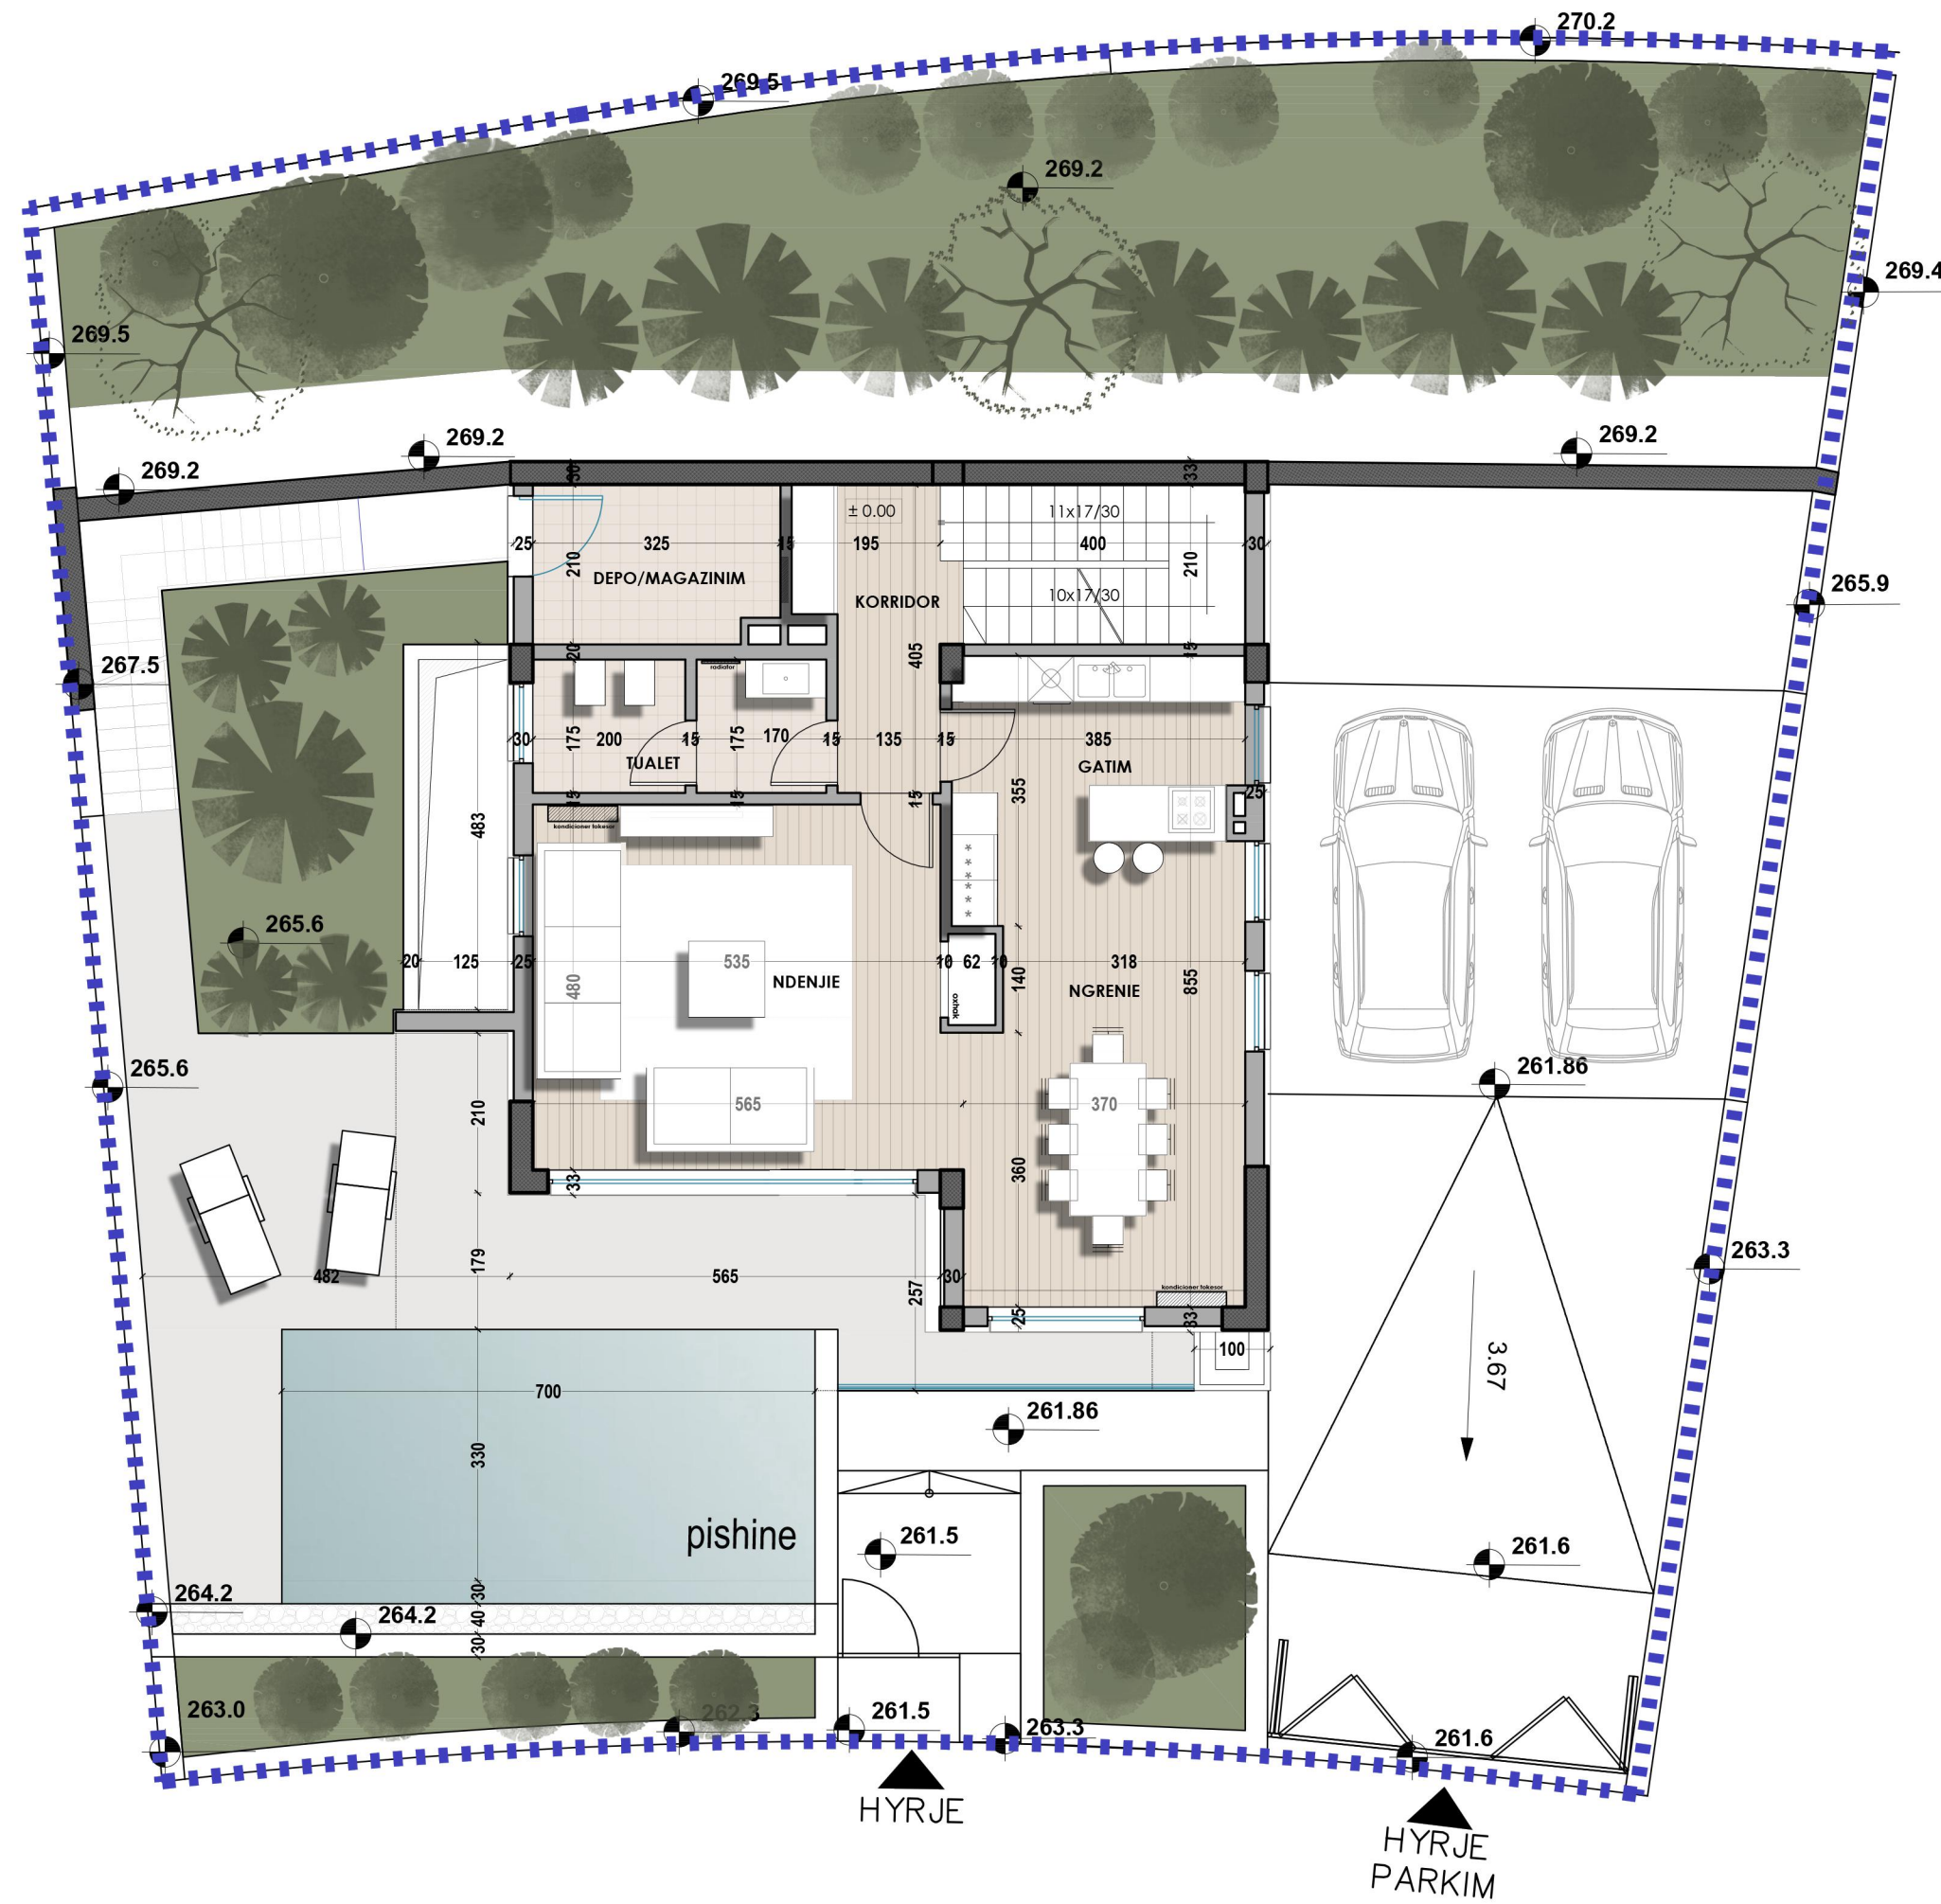

LAKESHORE RESIDENCES
Your Home Surrounded by nature

PLANI I SISTEMIMIT