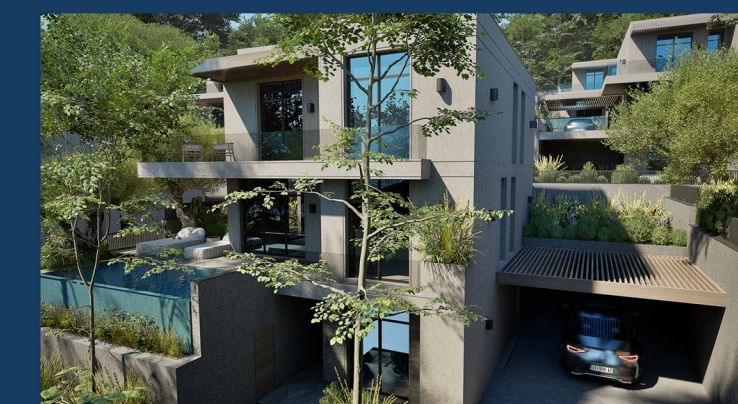

LAKESHORE RESIDENCES
Your Home Surrounded by nature

VILA NUMER 4

LAKESHORE RESIDENCES
Your Home Surrounded by nature

VILA NUMER

04

Siperfaqe Parcele 481.5 m²
 Siperfaqe Kati Perdhe 110.9 m²
 Siperfaqe Kati i Pare 103.3 m²
 Siperfaqe Kati i Dyte 127.8 m²