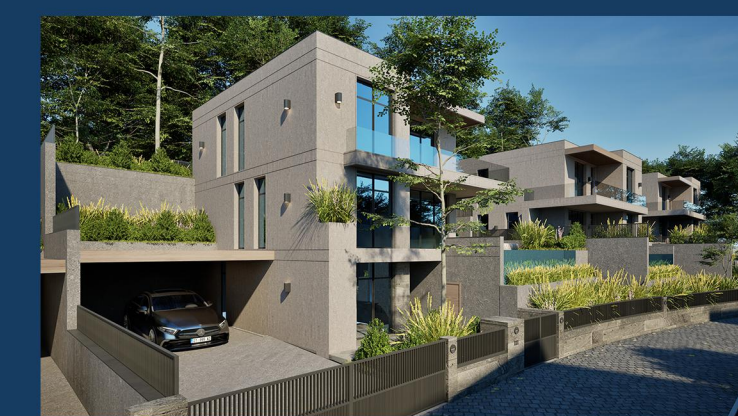

LAKESHORE RESIDENCES
Your Home Surrounded by nature

VILA NUMER 4

LAKESHORE RESIDENCES
Your Home Surrounded by nature

VILA NUMER

04

Siperfaqe Parcele 481.5 m²
 Siperfaqe Kati Perdhe 110.9 m²
 Siperfaqe Kati i Pare 103.3 m²
 Siperfaqe Kati i Dyte 127.8 m²